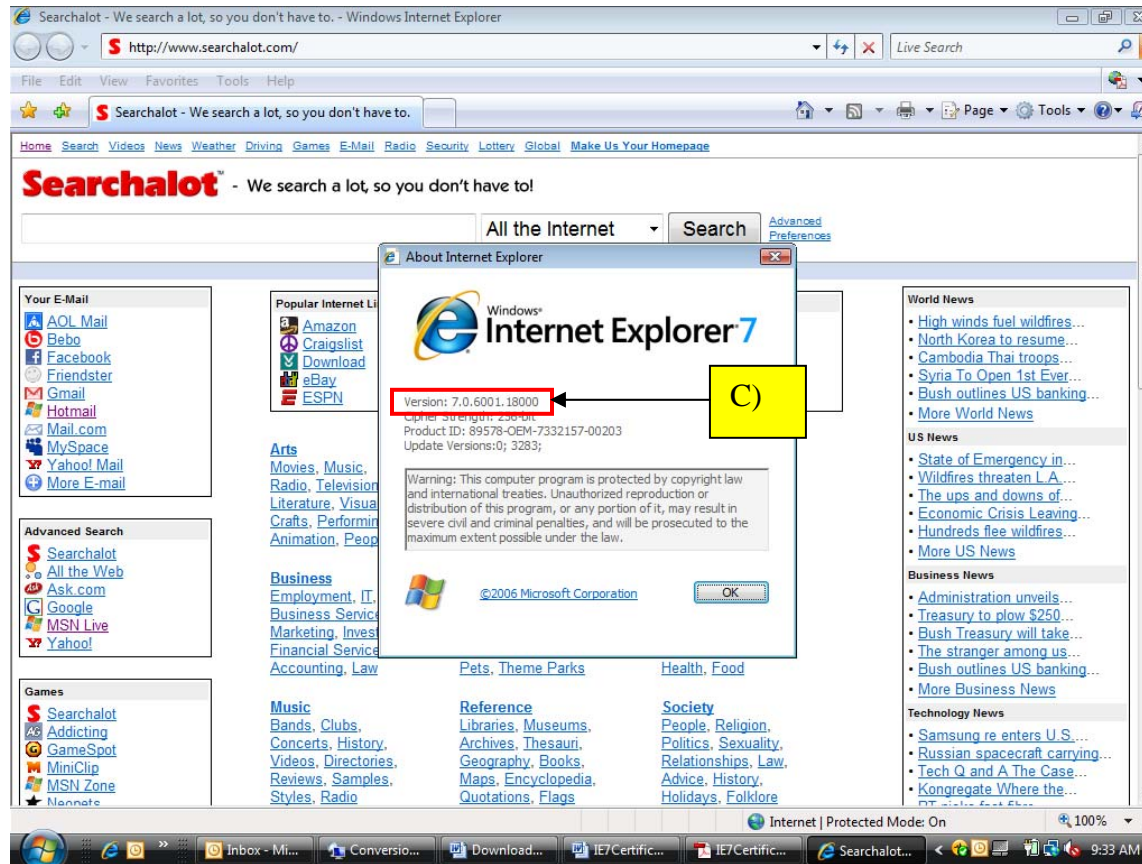

What version of Internet Explorer are you using?

A) To find out what version of Internet Explorer you are using first click “Help”

B) Now scroll down and click on “About Internet Explorer”.

C) Look at the “Version:” and if the first digit is a 7 use the IE7 Certificate help file, otherwise use the IE6 Certificate help file.