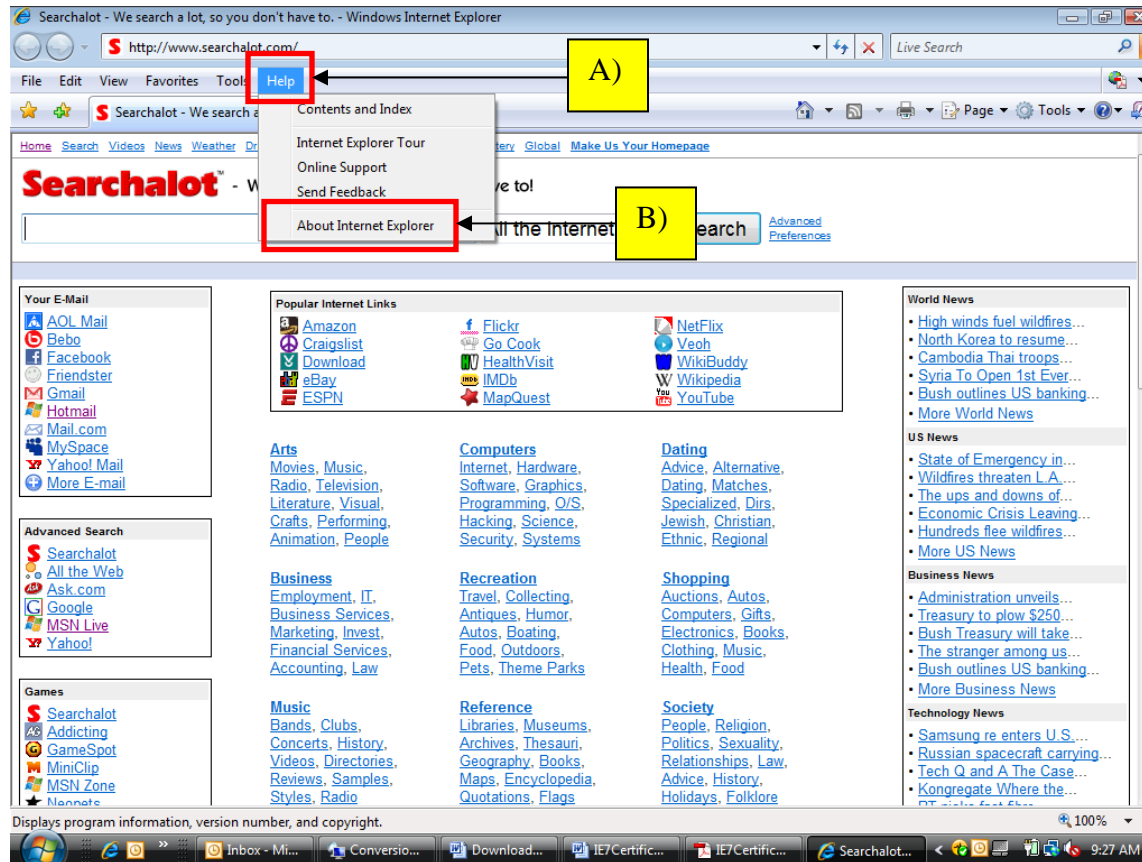

What version of Internet Explorer are you using?

A) To find out what version of Internet Explorer you are using first click “Help”

B) Now scroll down and click on “About Internet Explorer”.

C) Look at the “Version:” and if the first digit is a 7 use the IE7 Certificate help file, otherwise use the IE6 Certificate help file.